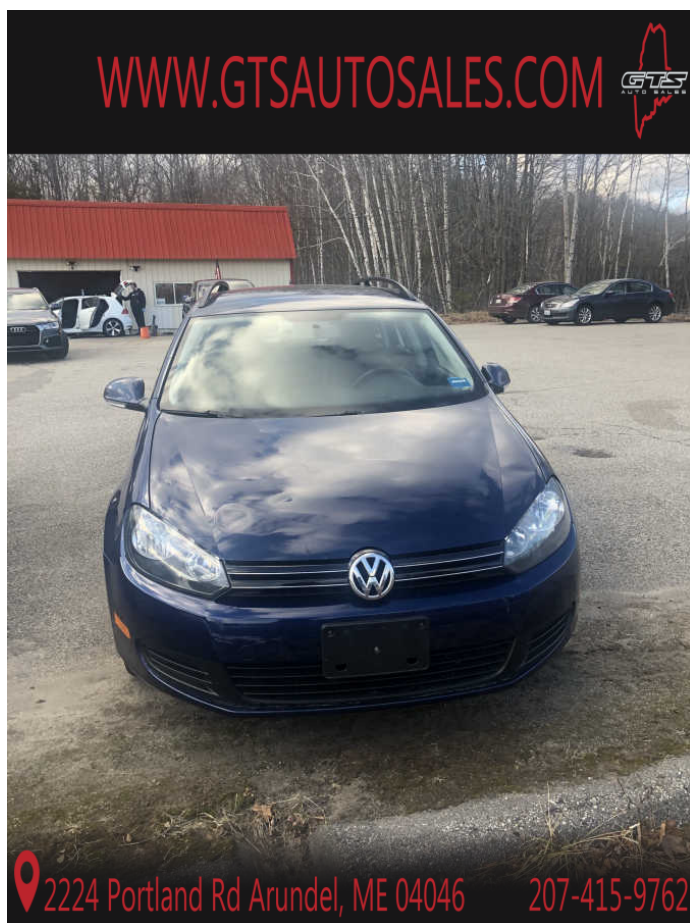

## 2012 VOLKSWAGEN JETTA SPORTWAGEN 2.5L SE PZEV

2224 PORTLAND RD ARUNDEL  
ME,04046

[Scan QR Code or Click Here](#)

VIN: 3VWPP7AJ7CM704804

STK#: 10076

EXTERIOR COLOR: BLUE

DRIVETRAIN: FWD

TRIM: 2.5L SE PZEV

CONDITION: USED

MPG HIGHWAY: 31

COLOR: BLUE

MILEAGE: 108783

INTERIOR COLOR: BLACK

TRANSMISSION: AUTOMATIC

ENGINE: 2.5L L5 DOHC 20V

MPG CITY: 24

**DESCRIPTION/OPTIONS:** 2012 VW Jetta SW,SE, Blue/Black, heated seats, automatic, new tires, brakes and rotors. 109k miles asking \$7250.00

Child Safety Door Locks  
Electronic Brake Assistance  
Driver Airbag  
Keyless Entry  
Tilt Steering  
Telescopic Steering Column  
CD Player  
Cargo Area Cover  
Front Air Dam  
Heated Exterior Mirror  
Rear Wiper